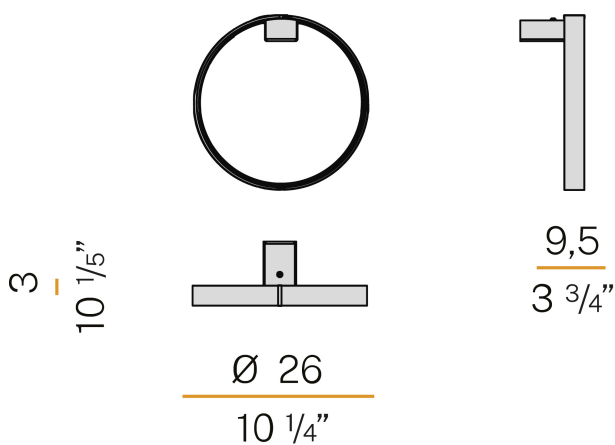

PANZERI

Zero Round

220-240V AC ON-OFF

A03302.025.0401

● black

Data sheet

CODE	A03302.025.0401
SYSTEM POWER CONSUMPTION	13W
EFFICACY	61.23lm/W
LIGHT SOURCE	LED
LIGHT SOURCE LIFETIME	L70 (B50) 60.000h
COLOUR TEMPERATURE	3000K Ra>90
LIGHT DISTRIBUTION	diffused
POWER SUPPLY	220-240V AC
FREQUENCY	50/60Hz
ELECTRICAL CONFIGURATION	ON-OFF
DRIVER	integrated included
NOMINAL LUMINOUS FLUX	1024lm
LUMEN OUTPUT	796lm
EFFICIENCY	77.7%
WEIGHT	0,62 Kg
PROTECTION DEGREE	IP40
COLOUR TOLLERANCES	SDCM 3
PACKING DIMENSIONS (CM)	20,0 x 31,0 x 31,0

Wall lighting fixture for interiors, with direct and indirect light emission.
Pickled sheet metal wall bracket in polyacrylic paint.
Pickled sheet metal wall plate in polyacrylic paint.
Bended extruded aluminium structure in white, black, bronze, mat brass or titanium polyacrylic paint.
Extruded polycarbonate diffuser with opaline finish.

Technical drawing

Polar diagram